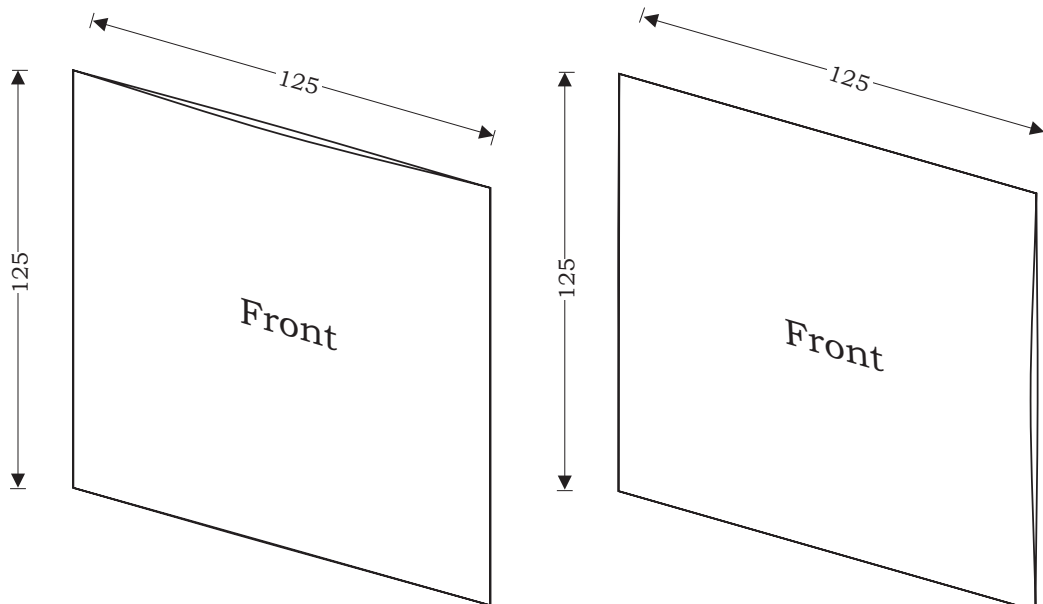

Specification Sleeve 12 cm

Format: 125 x 125mm (plus 3 mm trimming).
 Material: 250 g/m² Standardcardboard
 Print: Offsetprint (EURO-Scale or Special colors: PANTONE and HKS).
 Finish: Dispersionslack
 Special equipment: Special finish, Punch out, various Shaping, etc.

Remark: In addition, the general printing specifications are valid.

Open above
 (Feed-to-feed)
 Please change the motive accordingly

Open on the right side
 (Back-to-back)
 Motive see above