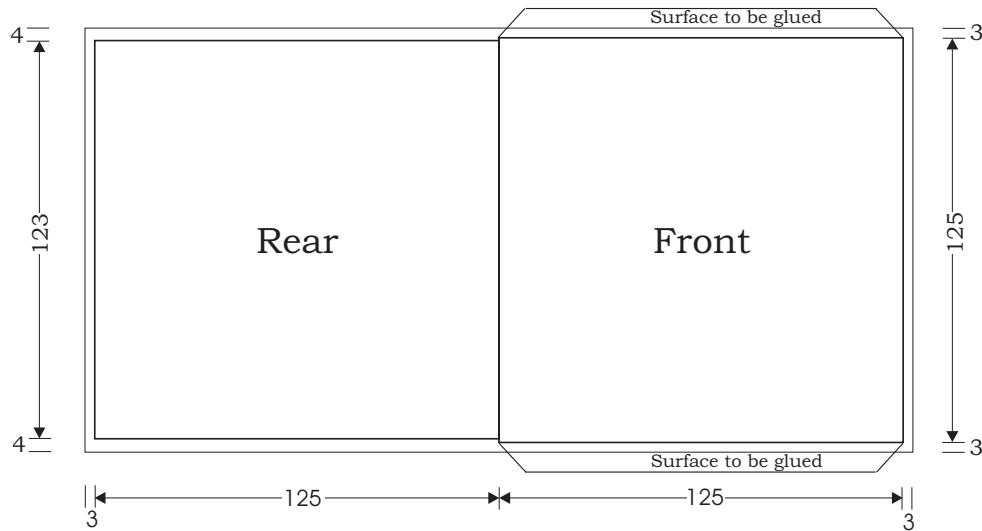

Specification Sleeve 12 cm

Format: 125 x 125mm (plus 3 mm trimming).
 Material: 250 g/m² Standardcardboard
 Print: Offsetprint (EURO-Scale or Special colors: PANTONE and HKS).
 Finish: Dispersionslack
 Special equipment: Special finish, Punch out, various Shaping, etc.

Remark: In addition, the general printing specifications are valid.

Open above
 (Feed-to-feed)
 Please change the motive accordingly

Open on the right side
 (Back-to-back)
 Motive see above