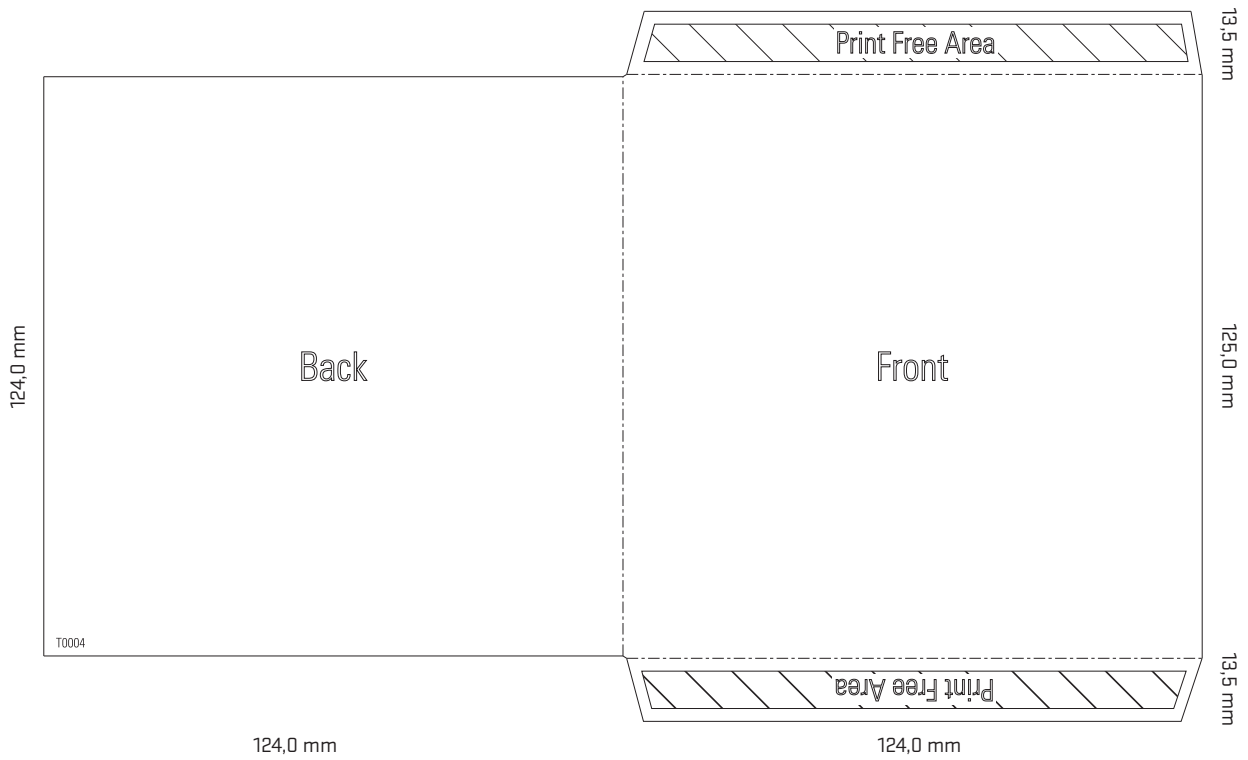

Template for

Audio - wallet

Template-No.: 0004

Open format:

248,0 x 152,0 mm

Closed format:

124,0 x 125,0 mm

Material:

250 gsm Mirabell/300 gsm Luxomagic

Please find the related EPS and layout files attached to this PDF. General print specifications can be found [here](#).

measurement input

scaling: 65 % • bleed: 3 mm

Folding layout

Front Panel

Printing Area

front printing